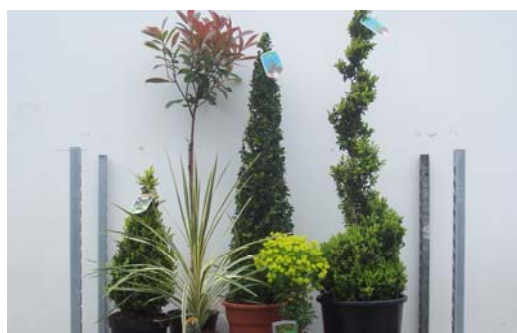

SPECIMEN PLANTS

NAME	POT SIZE	PRICE
Acer/pal/bloodgood	20ltr	£20.00
Acer/pal/kandy/kitchen	20ltr	£20.00
Acer/pal/red/pygmy	20ltr	£20.00
Acer/pal/skeeters broom	20ltr	£20.00
Acer/palmatum	20ltr	£20.00
Acer/diss/crimson queen	20ltr	£20.00
Acer/diss/garnet	20ltr	£20.00
Acer/diss/lionheart	20ltr	£20.00
Buxus/sem/ball	5ltr/25/30	£12.00
Buxs/sem/ball	7ltr/30/40	£16.00
Buuxs/sem/pyramid	5ltr/30/40	£15.00
Buxs/sem/pyramid	7ltr/100/110	£50.00
Buxs/sem/pyramid	10ltr/200/210	£80.00
Buxs/sem/spiral	12ltr/100/110	£80.00
Cordyline Torbay dazzler	2ltr/80/100	£8.50
Cordyline Torbay dazzler	5ltr/100/125	£15.00
Cupressocyparis c/w/gold	3ltr/60/80	£2.00
Cupressocyparis c/w/gold	4ltr/80/100	£5.00
Cupressocyparis c/w/gold	7ltr/125/150	£8.00
Cupressocyparis c/w/gold	10ltr/180/200	£15.00
Cupressocyparis gold rider	3ltr/60/80	£3.50
Cupressocyparis gold rider	5ltr/100/125	£8.50
Cupressocyparis leylandii	3ltr/60/80	£1.80
Cupressocyparis leylandii	4ltr/100/125	£4.00
Cupressocyparis leylandii	7ltr/150/180	£8.50
Cupressocyparis leylandii	15ltr/200/225	£15.00
Photinia red robin stem ball	5ltr/100/125	£12.00
Rhodo hybrids	7ltr	£12.00